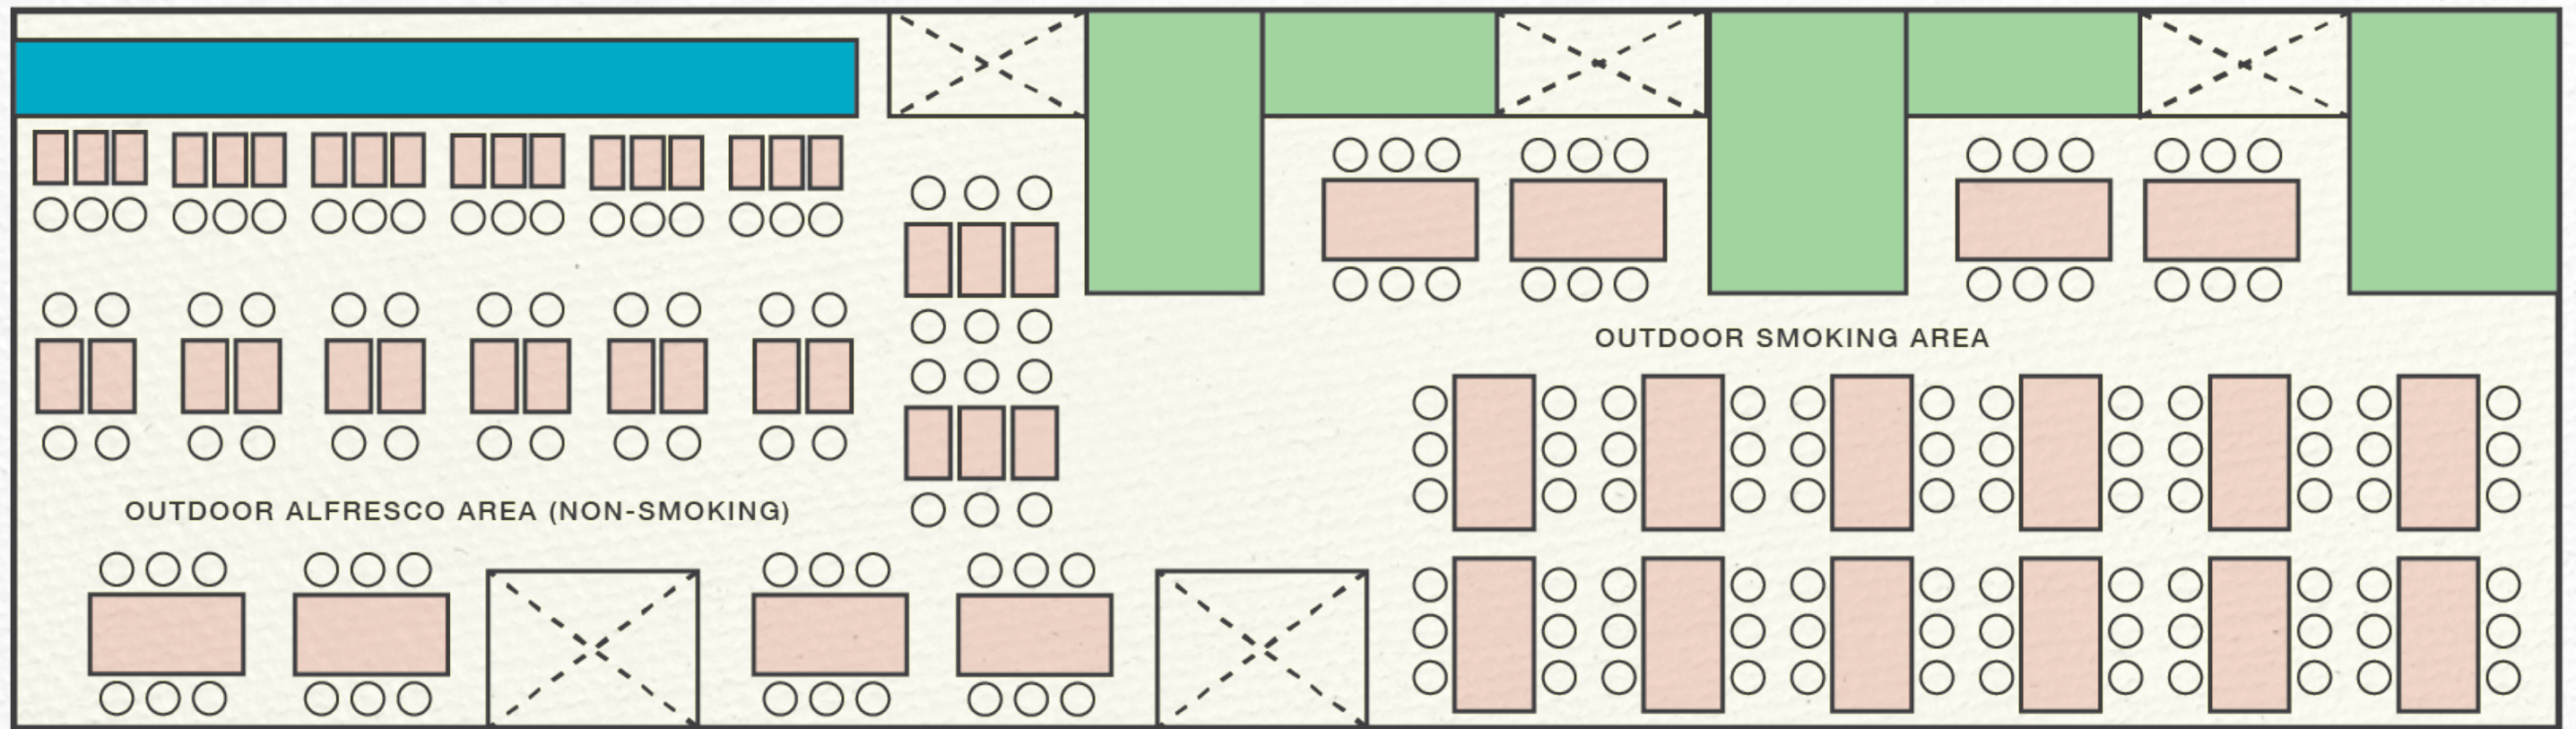

Situated at One Fullerton, steps from the Merlion, OverEasy's quayside location offers grand views of the Marina Bay skyline.

OVEREASY

Outdoor Deck

Up to 210 seated
or 300 standing

Outdoor Deck

Up to 210 seated
or 300 standing

BBC Good Food Magazine

“Best Burgers in Singapore”

Honeycombers

Address	1 Fullerton Road, #01-06, One Fullerton, 049213, Singapore
Capacity	Indoor: 110 seated, 200 standing • Outdoor: 210 seated, 300 standing
AV Capabilities	Indoor built-in projector, screen, & wireless microphone for exclusive bookings
Standard Operating Hours	Mon - Thu 11.30am - 2.30pm, 5pm - 1am • Fri 11.30pm - 2.30pm, 5pm - 3am • Sat 5pm - 3am • Sunday Closed (events that occur outside of standard operating hours may encounter an additional space fee)
Parking	One Fullerton Carpark below OverEasy is accessible from Fullerton Rd and Battery Rd
Closest MRT	Raffles Place
Music	OverEasy organizes DJs for Wed-Sat evenings, who play relaxed/chill out music. Exclusive events can play own music, or OverEasy can help organize DJs
Wet Weather Contingency	OverEasy has indoor space for up to 200 guests, as well as a sheltered walkway.
Minimum Spend & Space Fee	Dependent on date, size of event and area