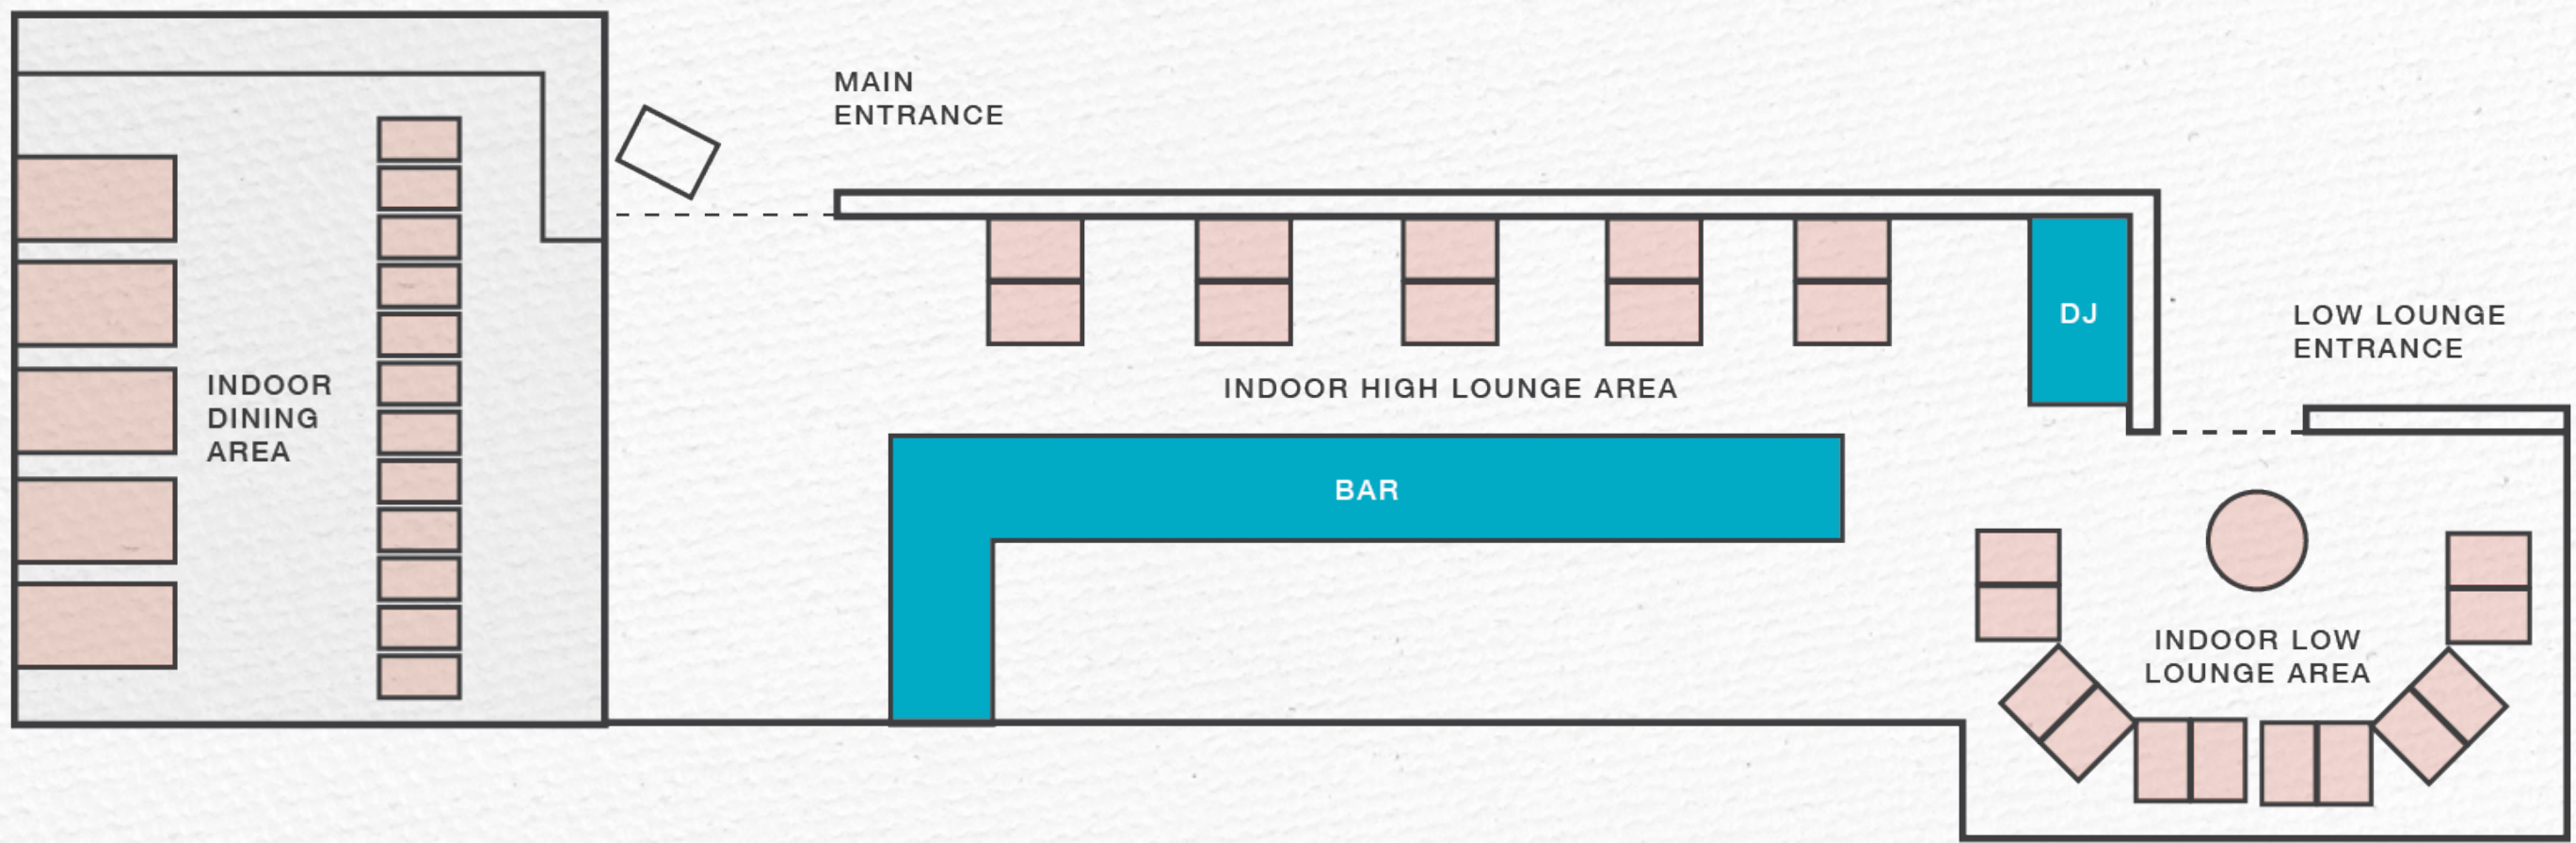

PRIVATE EVENTS WITH

OVEREASY

OVEREASY

is everyone's favorite restaurant and bar down by the bay -

a modern American-style diner serving up comfort food and drinks, blurring the line between drinking and dining.

Situated at One Fullerton, steps from the Merlion, OverEasy's quayside location offers grand views of the Marina Bay skyline.

OVEREASY

Outdoor Deck

Up to 210 seated
or 300 standing

Outdoor Deck

Up to 210 seated
or 300 standing

Indoor Dining Room

Up to 60 seated
or 100 standing

Low Lounge

Up to 30 seated
or 60 standing

OVEREASY

High Lounge

Up to 22 seated
or 40 standing

To-die-for-burgers, spicy wings, and other pre-emptive hangover cures make **OVEREASY** the first and last destination for special events, parties, or a big night out.

BBC Good Food Magazine

“Best Burgers in Singapore”

Honeycombers

Address	1 Fullerton Road, #01-06, One Fullerton, 049213, Singapore
Capacity	Indoor: 110 seated, 200 standing • Outdoor: 210 seated, 300 standing
AV Capabilities	Indoor built-in projector, screen, & wireless microphone for exclusive bookings
Standard Operating Hours	Mon - Thu 11.30am - 2.30pm, 5pm - 1am • Fri 11.30pm - 2.30pm, 5pm - 3am • Sat 5pm - 3am • Sunday Closed (events that occur outside of standard operating hours may encounter an additional space fee)
Parking	One Fullerton Carpark below OverEasy is accessible from Fullerton Rd and Battery Rd
Closest MRT	Raffles Place
Music	OverEasy organizes DJs for Wed-Sat evenings, who play relaxed/chill out music. Exclusive events can play own music, or OverEasy can help organize DJs
Wet Weather Contingency	OverEasy has indoor space for up to 200 guests, as well as a sheltered walkway.
Minimum Spend & Space Fee	Dependent on date, size of event and area